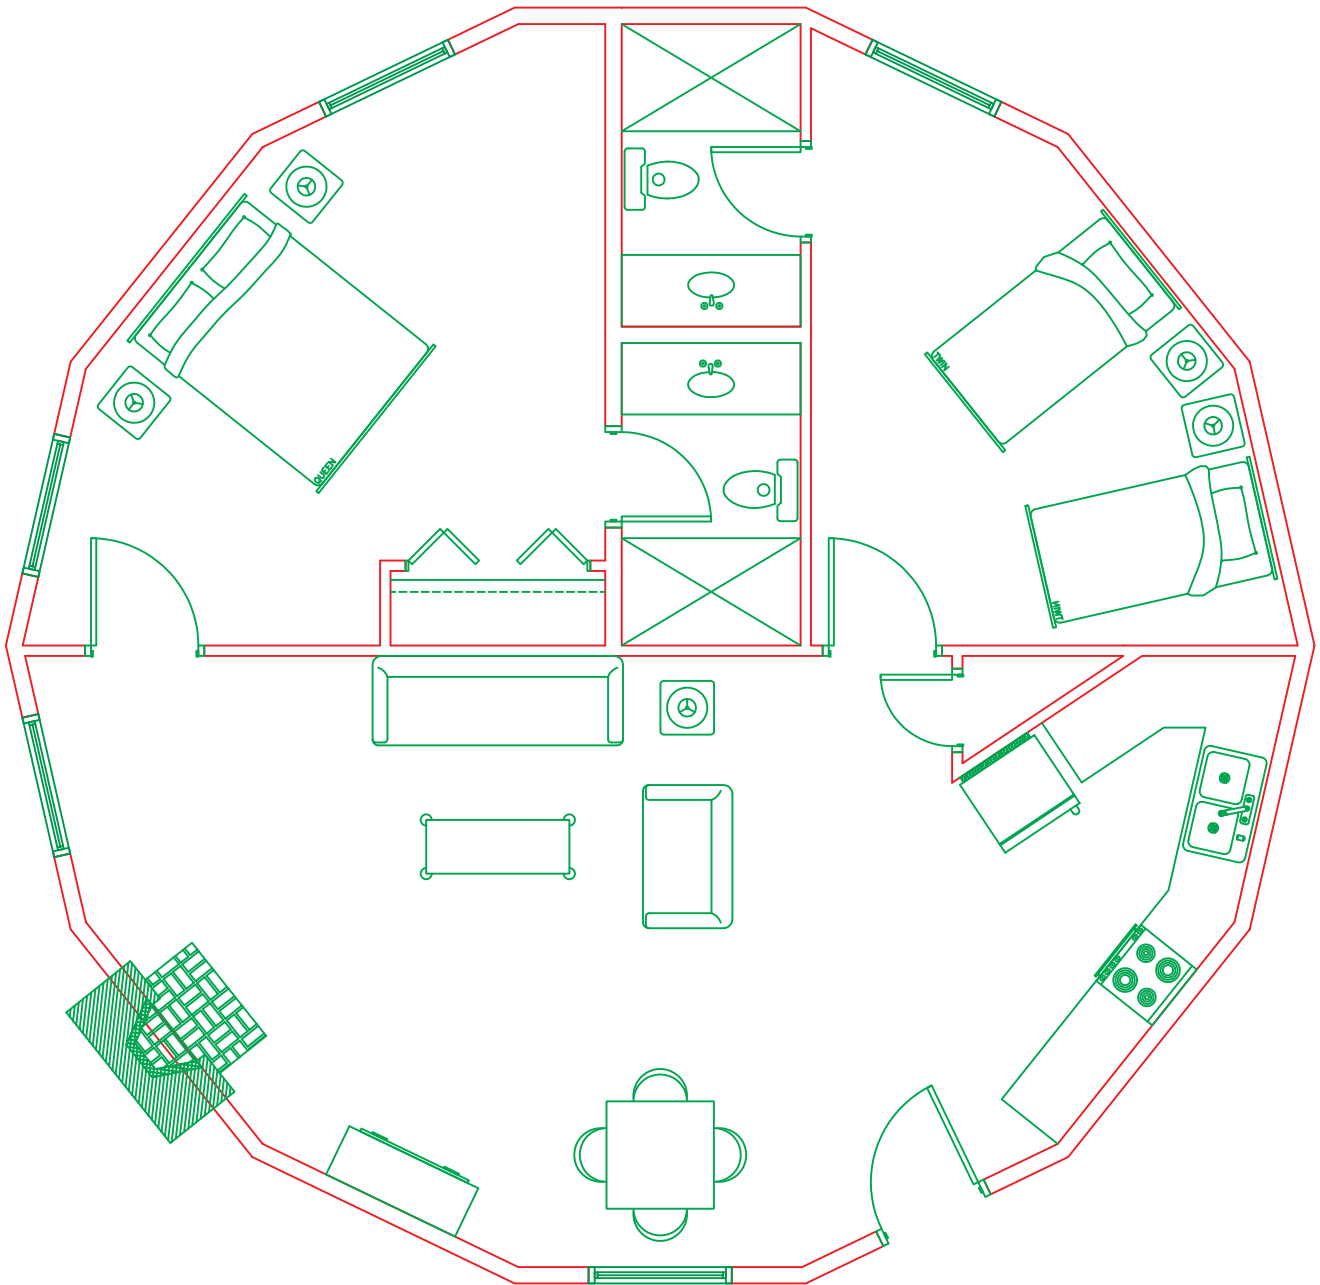

Asheville Vacation Villas  
2 Bedroom/2 Bath

- Master bedroom with queen-sized bed
- \* Second bedroom with (2) twin-sized beds
- Most units have a sleeper sofa in the living room
- Two bathrooms
- Fully furnished kitchen
- \*One unit has a queen sized bed in the second room