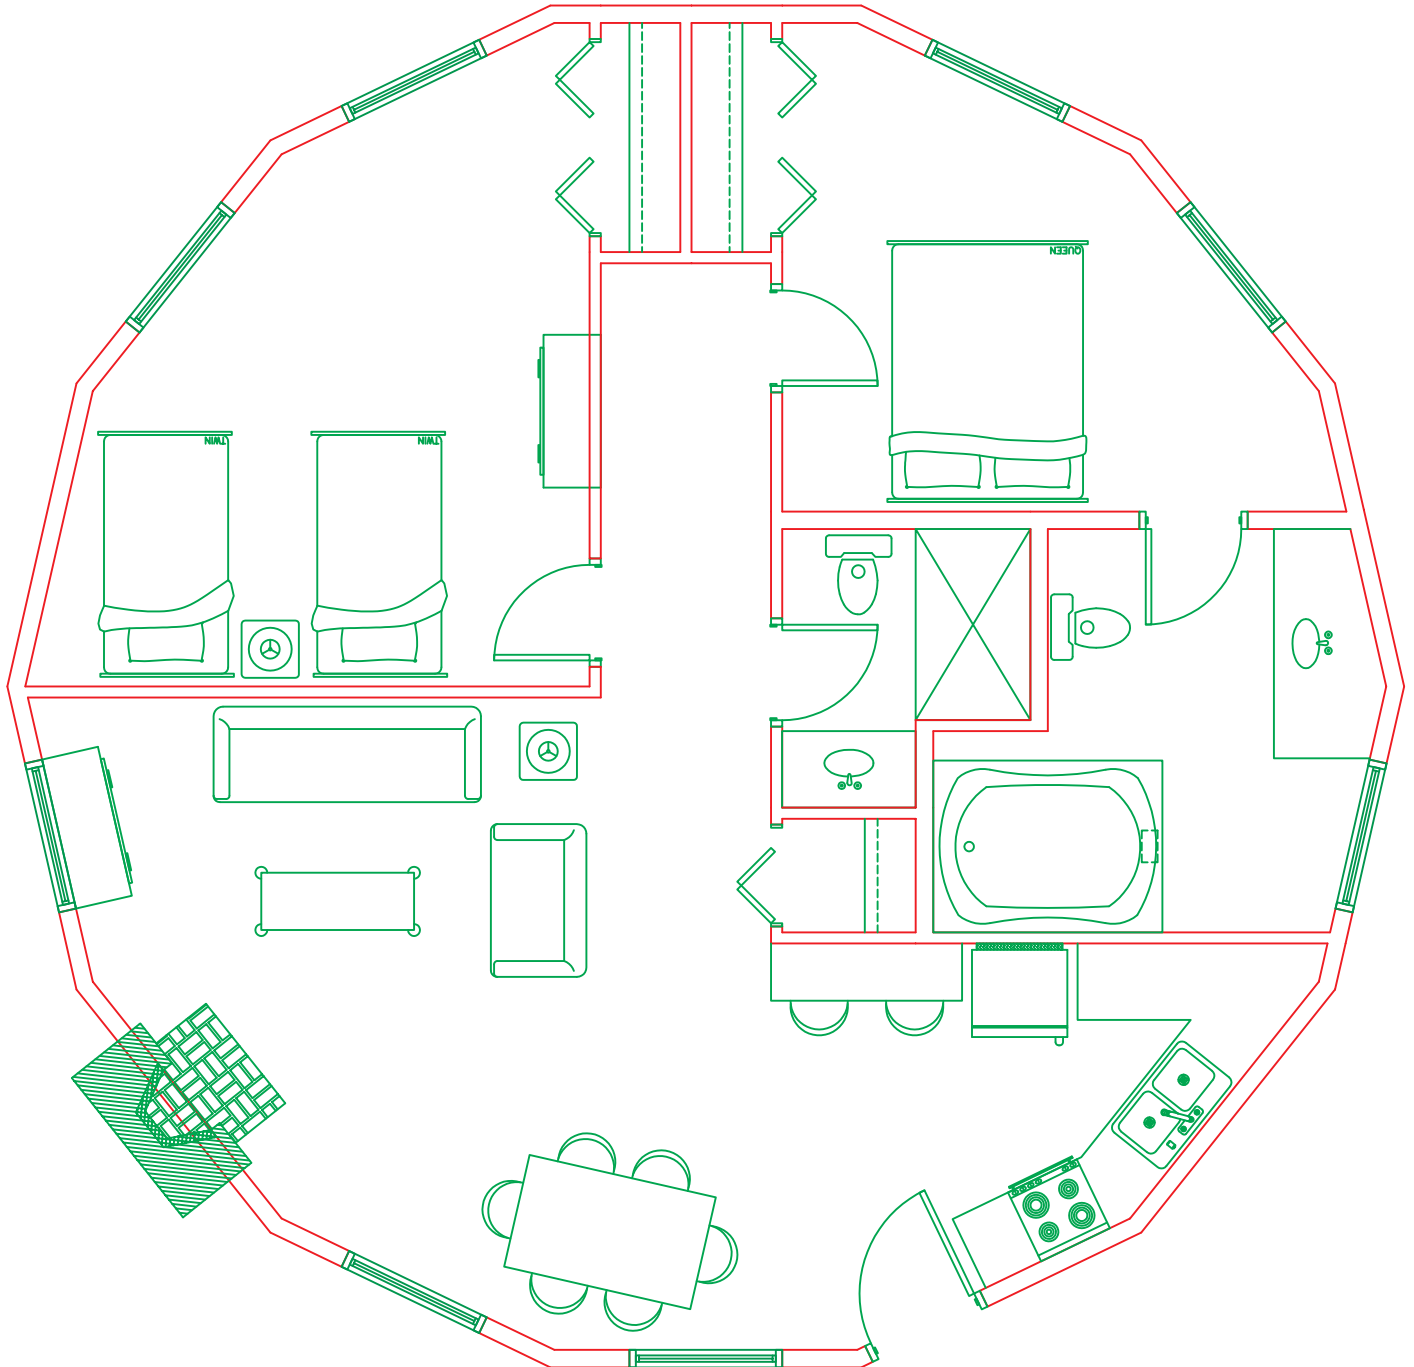

Asheville Vacation Villas
2 Bedroom/2 Bath (with Modified Bath)

- Master bedroom with queen-sized bed
- * Second bedroom with (2) twin-sized beds
- Most units have a sleeper sofa in the living room
- Two bathrooms
- Fully furnished kitchen
- *One unit has a queen sized bed in the second room

Black Mountain I & II, Grandfather I & II, Le Conte
I & II, Mt. Mitchell I & II, Sugar Mountain I & II