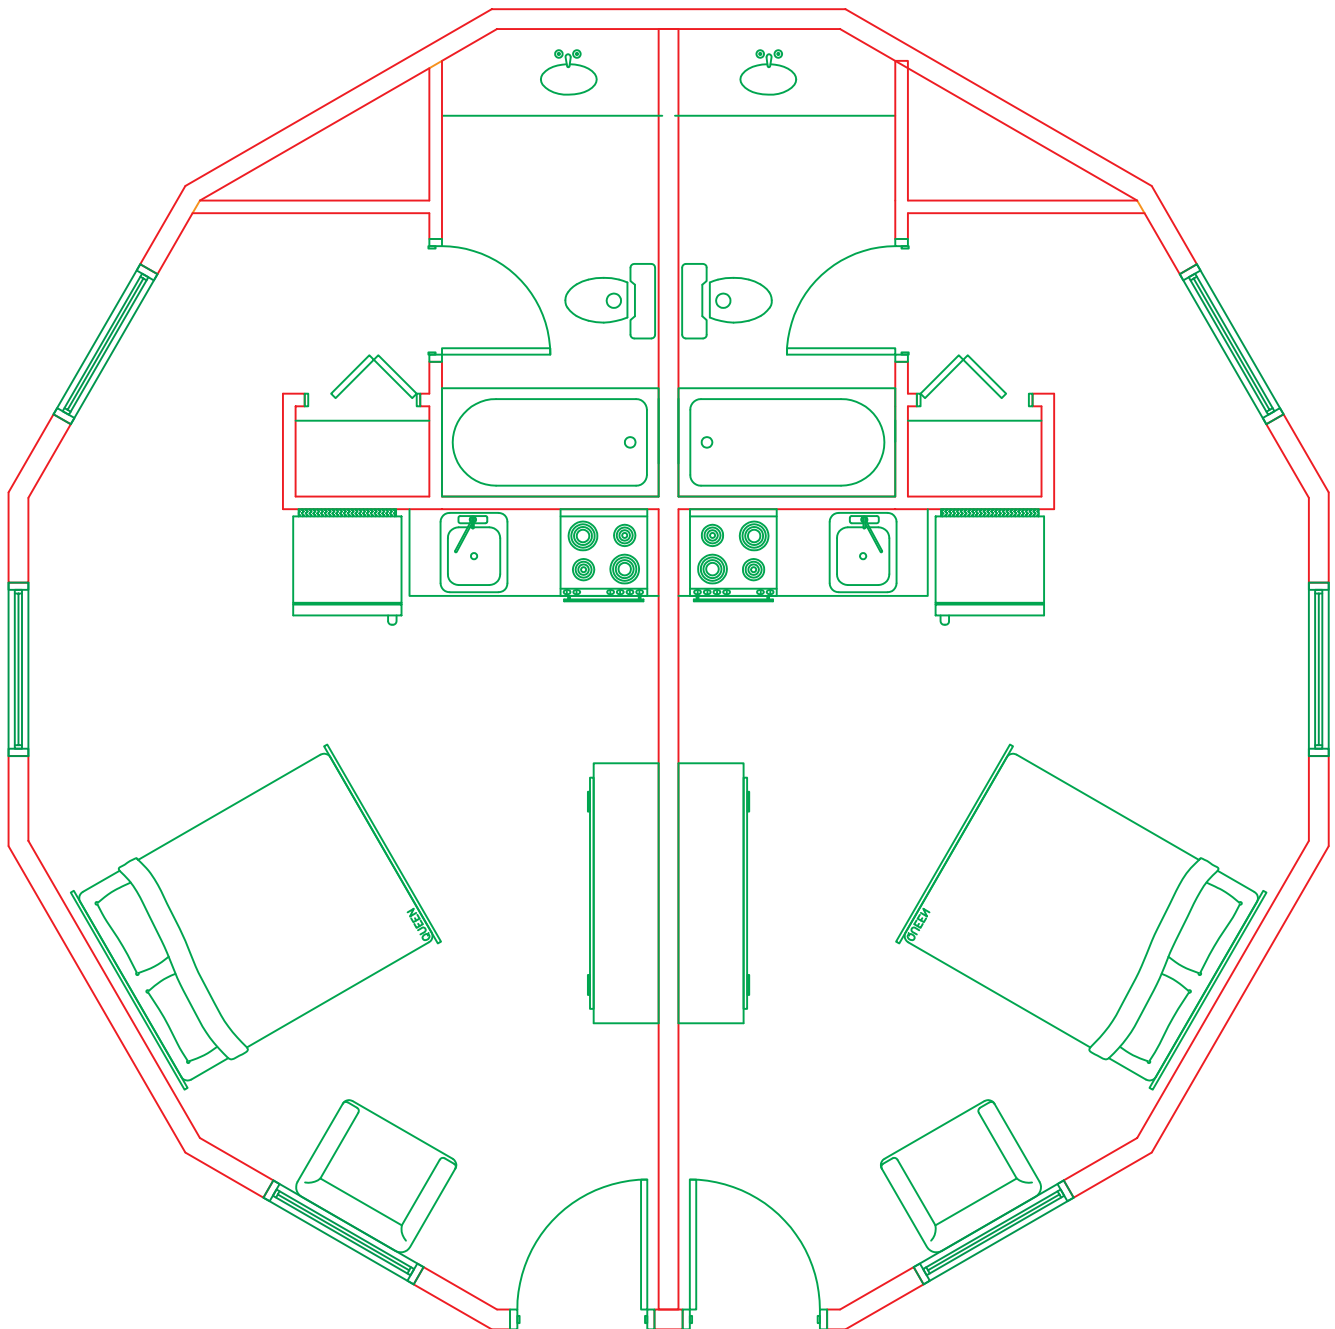

# Asheville Vacation Villas Sudio/Efficiency

- Queen-sized bed in the living room
- Bathroom
- Fully Furnished Kitchen

\*One unit has the bed in a separate bedroom and a sleeper sofa

Carolina I & II, Nolichucky I & II